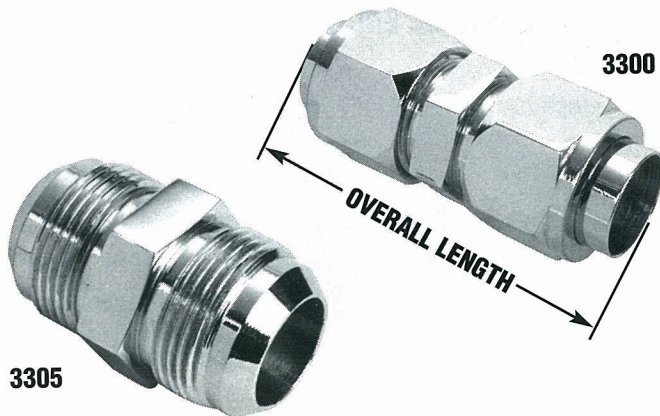

3305 / 3300 UNION FLARE TUBE END- FLARE TUBE END

3305 / 3300 • Union

Body Only Part No.	Complete Assem. Part No.	Tube O.D. Part No.	Overall Length
3305-4-4	3300-4-4	1/4"	2¹/₈"
3305-5-5	3300-5-5	5/16"	2³/₁₆"
3305-6-6	3300-6-6	3/8"	2¹¹/₃₂"
3305-8-8	3300-8-8	1/2"	2¹¹/₁₆"
3305-10-10	3300-10-10	5/8"	3³/₁₆"
3305-12-12	3300-12-12	3/4"	3³/₈"
3305-14-14	3300-14-14	7/8"	3⁵/₈"
3305-16-16	3300-16-16	1"	3²⁵/₃₂"
3305-20-20	3300-20-20	1¹/₄"	4¹/₈"
3305-24-24	3300-24-24	1¹/₂"	4¹⁵/₁₆"
3305-32-32	3300-32-32	2"	5⁵/₈"