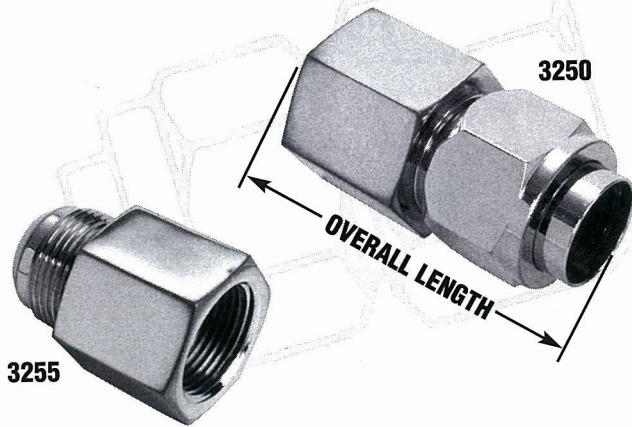

37° FLARE TUBE FITTINGS

T A P E R E D P I P E T H R E A D

3255 / 3250 FEMALE CONNECTOR-FLARE TUBE END- FEMALE PIPE END

3255 / 3250 • Female Connector

Body Only Part No.	Complete Assem. Part No.	Tube O.D.	Female Pipe Thread	Overall Length
3255-2-2	3250-2-2	1/8"	1/8"	1 ¹³ / ₃₂ "
3255-3-2	3250-3-2	3/16"	1/8"	1 ⁷ / ₁₆ "
3255-4-2	3250-4-2	1/4"	1/8"	1 ⁹ / ₁₆ "
3255-4-4	3250-4-4	1/4"	1/4"	1 ³ / ₄ "
3255-5-2	3250-5-2	5/16"	1/8"	1 ¹⁹ / ₃₂ "
3255-5-4	3250-5-4	5/16"	1/4"	1 ³ / ₄ "
3255-6-4	3250-6-4	3/8"	1/4"	1 ²⁵ / ₃₂ "
3255-6-2	3250-6-2	3/8"	1/8"	1 ²¹ / ₃₂ "
3255-6-6	3250-6-6	3/8"	3/8"	1 ⁷ / ₈ "
3255-8-6	3250-8-6	1/2"	3/8"	2 ¹ / ₁₆ "
3255-8-4	3250-8-4	1/2"	1/4"	2 ¹ / ₁₆ "
3255-8-8	3250-8-8	1/2"	1/2"	2 ⁹ / ₃₂ "
3255-10-8	3250-10-8	5/8"	1/2"	2 ⁷ / ₁₆ "
3255-10-6	3250-10-6	5/8"	3/8"	2 ¹ / ₄ "
3255-12-12	3250-12-12	3/4"	3/4"	2 ¹⁹ / ₃₂ "
3255-12-8	3250-12-8	3/4"	1/2"	2 ¹⁷ / ₃₂ "
3255-14-12	3250-14-12	7/8"	3/4"	2 ²³ / ₃₂ "
3255-16-16	3250-16-16	1"	1"	3"
3255-16-12	3250-16-12	1"	3/4"	2 ¹³ / ₁₆ "
3255-20-20	3250-20-20	1 ¹ / ₄ "	1 ¹ / ₄ "	3 ³ / ₁₆ "
3255-24-24	3250-24-24	1 ¹ / ₂ "	1 ¹ / ₂ "	3 ¹⁷ / ₃₂ "
3255-32-32	3250-32-32	2"	2"	3 ²⁹ / ₃₂ "

3305-LH / 3300-LH LARGE HEX UNION FLARE TUBE END-FLARE TUBE END

3305-LH / 3300-LH • Large Hex Union

Body Only Part No.	Complete Assem. Part No.	Tube O.D.	Body Hex	Overall Length
3305LH-4	3300LH-4	1/4"	1 ¹ / ₁₆ "	2 ¹ / ₈ "
3305LH-5	3300LH-5	5/16"	3/4"	2 ³ / ₁₆ "
3305LH-6	3300LH-6	3/8"	13/16"	2 ¹¹ / ₃₂ "
3305LH-8	3300LH-8	1/2"	1"	2 ¹¹ / ₁₆ "
3305LH-10	3300LH-10	5/8"	1 ¹ / ₈ "	3 ³ / ₁₆ "
3305LH-12	3300LH-12	3/4"	1 ³ / ₈ "	3 ³ / ₈ "
3305LH-16	3300LH-16	1"	1 ⁵ / ₈ "	3 ²⁵ / ₃₂ "
3305LH-20	3300LH-20	1 ¹ / ₄ "	1 ⁷ / ₈ "	4 ¹ / ₈ "