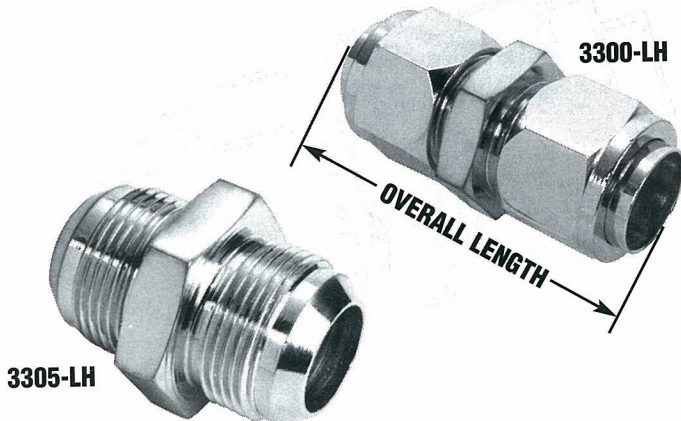

37° FLARE TUBE FITTINGS

T A P E R E D P I P E T H R E A D

3255 / 3250 FEMALE CONNECTOR-FLARE TUBE END- FEMALE PIPE END

3255 / 3250 • Female Connector

Body Only Part No.	Complete Assem. Part No.	Tube O.D.	Female Pipe Thread	Overall Length
3255-2-2	3250-2-2	1/8"	1/8"	1 ¹³ / ₃₂ "
3255-3-2	3250-3-2	3/16"	1/8"	1 ⁷ / ₁₆ "
3255-4-2	3250-4-2	1/4"	1/8"	1 ⁹ / ₁₆ "
3255-4-4	3250-4-4	1/4"	1/4"	1 ³ / ₄ "
3255-5-2	3250-5-2	5/16"	1/8"	1 ¹⁹ / ₃₂ "
3255-5-4	3250-5-4	5/16"	1/4"	1 ³ / ₄ "
3255-6-4	3250-6-4	3/8"	1/4"	1 ²⁵ / ₃₂ "
3255-6-2	3250-6-2	3/8"	1/8"	1 ²¹ / ₃₂ "
3255-6-6	3250-6-6	3/8"	3/8"	1 ⁷ / ₈ "
3255-8-6	3250-8-6	1/2"	3/8"	2 ¹ / ₁₆ "
3255-8-4	3250-8-4	1/2"	1/4"	2 ¹ / ₁₆ "
3255-8-8	3250-8-8	1/2"	1/2"	2 ⁹ / ₃₂ "
3255-10-8	3250-10-8	5/8"	1/2"	2 ⁷ / ₁₆ "
3255-10-6	3250-10-6	5/8"	3/8"	2 ¹ / ₄ "
3255-12-12	3250-12-12	3/4"	3/4"	2 ¹⁹ / ₃₂ "
3255-12-8	3250-12-8	3/4"	1/2"	2 ¹⁷ / ₃₂ "
3255-14-12	3250-14-12	7/8"	3/4"	2 ²³ / ₃₂ "
3255-16-16	3250-16-16	1"	1"	3"
3255-16-12	3250-16-12	1"	3/4"	2 ¹³ / ₁₆ "
3255-20-20	3250-20-20	1 ¹ / ₄ "	1 ¹ / ₄ "	3 ³ / ₁₆ "
3255-24-24	3250-24-24	1 ¹ / ₂ "	1 ¹ / ₂ "	3 ¹⁷ / ₃₂ "
3255-32-32	3250-32-32	2"	2"	3 ²⁹ / ₃₂ "

3305-LH / 3300-LH LARGE HEX UNION FLARE TUBE END-FLARE TUBE END

3305-LH / 3300-LH • Large Hex Union

Body Only Part No.	Complete Assem. Part No.	Tube O.D.	Body Hex	Overall Length
3305LH-4	3300LH-4	1/4"	1 ¹ / ₁₆ "	2 ¹ / ₈ "
3305LH-5	3300LH-5	5/16"	3/4"	2 ³ / ₁₆ "
3305LH-6	3300LH-6	3/8"	13/16"	2 ¹¹ / ₃₂ "
3305LH-8	3300LH-8	1/2"	1"	2 ¹¹ / ₁₆ "
3305LH-10	3300LH-10	5/8"	1 ¹ / ₈ "	3 ³ / ₁₆ "
3305LH-12	3300LH-12	3/4"	1 ³ / ₈ "	3 ³ / ₈ "
3305LH-16	3300LH-16	1"	1 ⁵ / ₈ "	3 ²⁵ / ₃₂ "
3305LH-20	3300LH-20	1 ¹ / ₄ "	1 ⁷ / ₈ "	4 ¹ / ₈ "